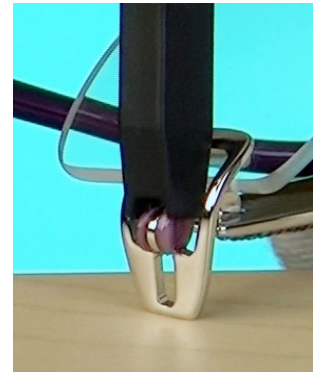

Silhouette Small Parts and Tools Guide

Small Parts- sleeves, nose pads, etc.	
BLS 40 - 100 pack	P 0000 22 0040 0002
BLS 40-10 pack	P 0000 22 0040 0000
BLS 44- 10 pack (for rimless w/single drill lens glazing)	P 0000 22 0044 0100
BLS 58 - 100 pack	P 0000 22 0058 0101
BLS 58-10 pack	P 0000 22 0058 0100
BLS 63 - 100 pack	P 0000 22 0063 0100
BLS 63-10 pack	P 0000 22 0063 0000
BLS 85 (small bushing that prevents nosepad rattle)	P 0000 22 0085 0000
SP 100 (soft "sock")-3 pack	P 0000 52 0100 0000
SP 61 (soft "original")-3 pack	P 0000 52 0061 0100
SP 85 (standard "original"/hard)-3 pack	P 0000 52 0085 0100
SP 96 (standard "sock" /hard)-3 pack	P 0000 52 0096 0000
Small Parts Service Box(screws, nose pads, sleeves,etc.)	P 0002 09 0000 0000
Frame mounting and adjusting tools	
Disassembly Pliers*	P 0004 00 0000 0000
Universal Plier*	P 0026 00 0000 0000
Plier Tip Kit for Universal Plier*	P 0000 11 P003 1000
Plier Kit (*includes all 3 items above)	P 0031 00 0000 0000
AC 244 Blue Universal Plier Tips (replacement for old plier, will not fit plier listed above)	P 0000 11 0244 0000
AC 255 Yellow Plier Tip (replacement for old plier, will not fit plier listed above)	P 0000 11 0255 0100
Montage/Lens Mounting Box	P 0027 00 0000 2010
VH48-3 Lens Glazing Instructional CD	P 0000 26 2801 0348
Teflon Hinge Lubricant	P 0030 00 0000 0000
Temple Removal Tool	P 0000 11 0336 0000
Disc Hinge Holding Tool (helps mount 2pc. Disc hinge temples)	P 0000 11 0335 0000

Temple Removal Tool

Disc Hinge Holding Tool

AC 244 & AC 255 Plier Tips

Plier Kit P0031

Montage/Lens Mounting Box P0027

Small Parts Service Box

Teflon Hinge Lubricant